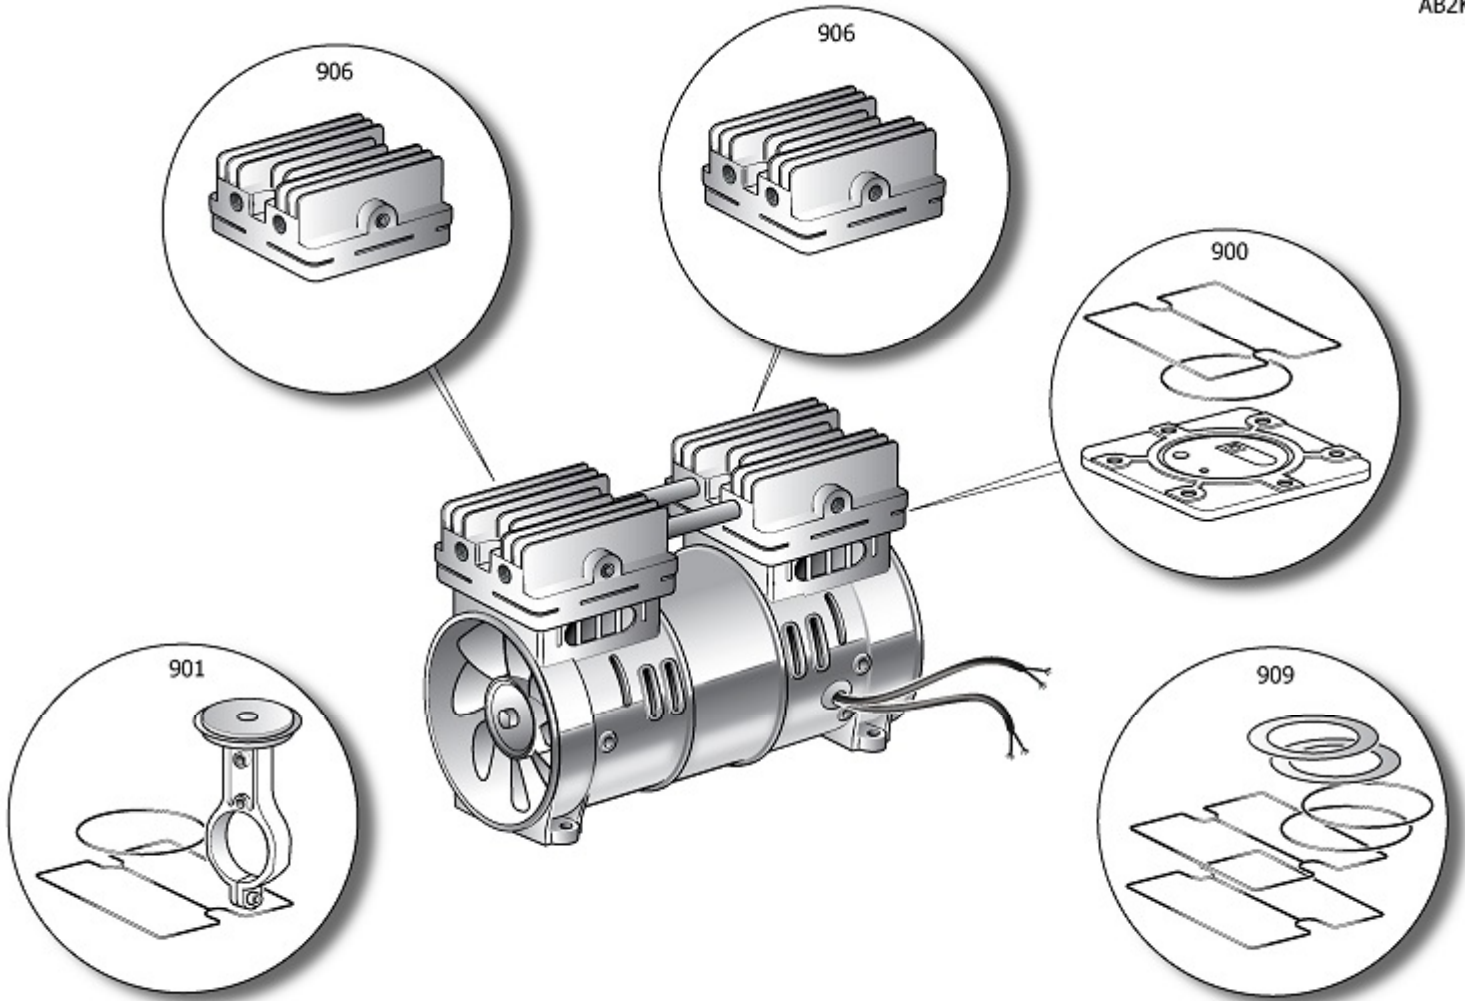

Pos	Component	MU	Multiplier
23	9430200	FILTRO ARIA COMPLETO	PZ 1,0
80	9430230	CONDENSATORE	PZ 1,0
107	9047078	RUBINETTO SCARICO CONDENSA	PZ 1,0
110	9049190	VALVOLA DI SICUREZZA	PZ 1,0
131	9430208	PRESSOSTATO COMPLETO	PZ 1,0
132	9430209	CAVO ALIMENTAZIONE	PZ 1,0
133	9064806	INTERRUTTORE	PZ 1,0
200	9417746	GRUPPO POMPANTE	PZ 1,0
300	9430210	KIT RUOTE/PIEDI	PZ 1,0
914	9430216	KIT CONVOGLIATORE	PZ 1,0
989	9430212	MPK PRESS.REDUC.SILTEK+ (UNIV)	PZ 1,0
991	9430213	KIT TUBO MANDATA	PZ 1,0
992	9430214	KIT VALVOLA RITEGNO	PZ 1,0
998	9430215	KIT ANTIVIBRANTI	PZ 1,0

AB2KT

<b>Pos</b>	<b>Component</b>		<b>MU</b>	<b>Multiplier</b>
900	9434A37	MPK VALVE PLATE OL110 (Q2)	PZ	1,0
901	9434B36	MPK CONROD ASS.LY OL110 (Q2)	PZ	1,0
906	9430222	MPC HEAD RG SILTEK+/S	PZ	1,0
906	9430233	MPC HEAD LF SILTEK+/S	PZ	1,0
909	9434F37	MPK GASKETS+SEALS OL110 (Q2)	PZ	1,0